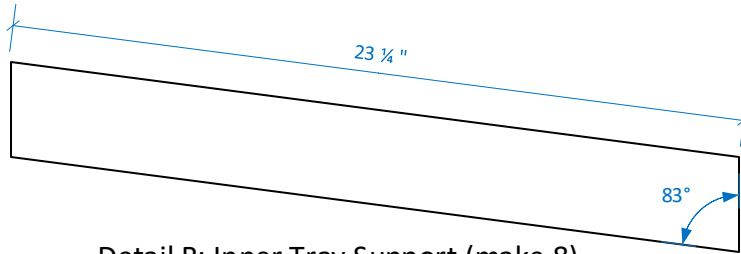

SCALE	PAGE	DRAWN BY	DATE	TITLE
1" : 6"	1 OF 3	T BLANE MCMICHEN	2/27/2018	Coop Rollout Laying Boxes

Roof [optional: metal]  
(approx. 15 1/2" x 37 1/2")

SCALE	PAGE	DRAWN BY	DATE	TITLE
1" : 6"	2 OF 3	T BLANE MCMICHEN	2/27/2018	Coop Rollout Laying Boxes

Detail A: Outer Tray Support (make 4)

Detail B: Inner Tray Support (make 8)

Detail C: Tray Cover (make 2)

Detail D: Nesting Tray Base (make 2)

SCALE	PAGE	DRAWN BY	DATE	TITLE
1" : 6"	3 OF 3	T BLANE MCMICHEN	2/27/2018	Coop Rollout Laying Boxes