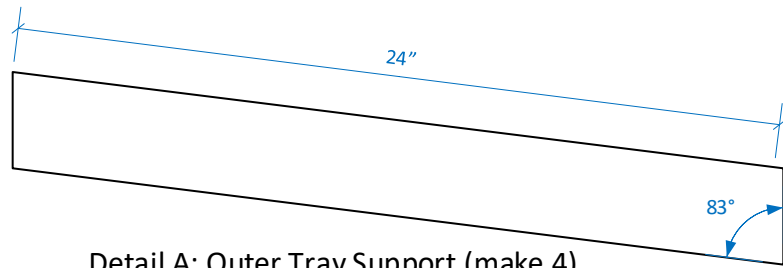

SCALE	PAGE	DRAWN BY	DATE	TITLE
1" : 6"	1 OF 3	T BLANE MCMICHEN	2/27/2018	Coop Rollout Laying Boxes

Roof [optional: metal]  
(approx. 15 1/2" x 37 1/2")

SCALE	PAGE	DRAWN BY	DATE	TITLE
1" : 6"	2 OF 3	T BLANE MCMICHEN	2/27/2018	Coop Rollout Laying Boxes

Detail A: Outer Tray Support (make 4)

Detail B: Inner Tray Support (make 8)

Detail C: Tray Cover (make 2)

Detail D: Nesting Tray Base (make 2)

SCALE	PAGE	DRAWN BY	DATE	TITLE
1" : 6"	3 OF 3	T BLANE MCMICHEN	2/27/2018	Coop Rollout Laying Boxes