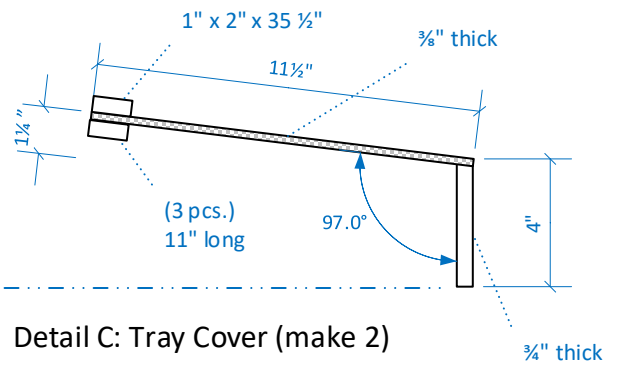

SCALE	PAGE	DRAWN BY	DATE	TITLE
1" : 6"	1 OF 3	T BLANE MCMICHEN	2/27/2018	Coop Rollout Laying Boxes

Roof [optional: metal]  
(approx. 15 1/2" x 37 1/2")

SCALE	PAGE	DRAWN BY	DATE	TITLE
1" : 6"	2 OF 3	T BLANE MCMICHEN	2/27/2018	Coop Rollout Laying Boxes

Detail A: Outer Tray Support (make 4)

Detail B: Inner Tray Support (make 8)

Detail C: Tray Cover (make 2)

Detail D: Nesting Tray Base (make 2)

SCALE	PAGE	DRAWN BY	DATE	TITLE
1" : 6"	3 OF 3	T BLANE MCMICHEN	2/27/2018	Coop Rollout Laying Boxes