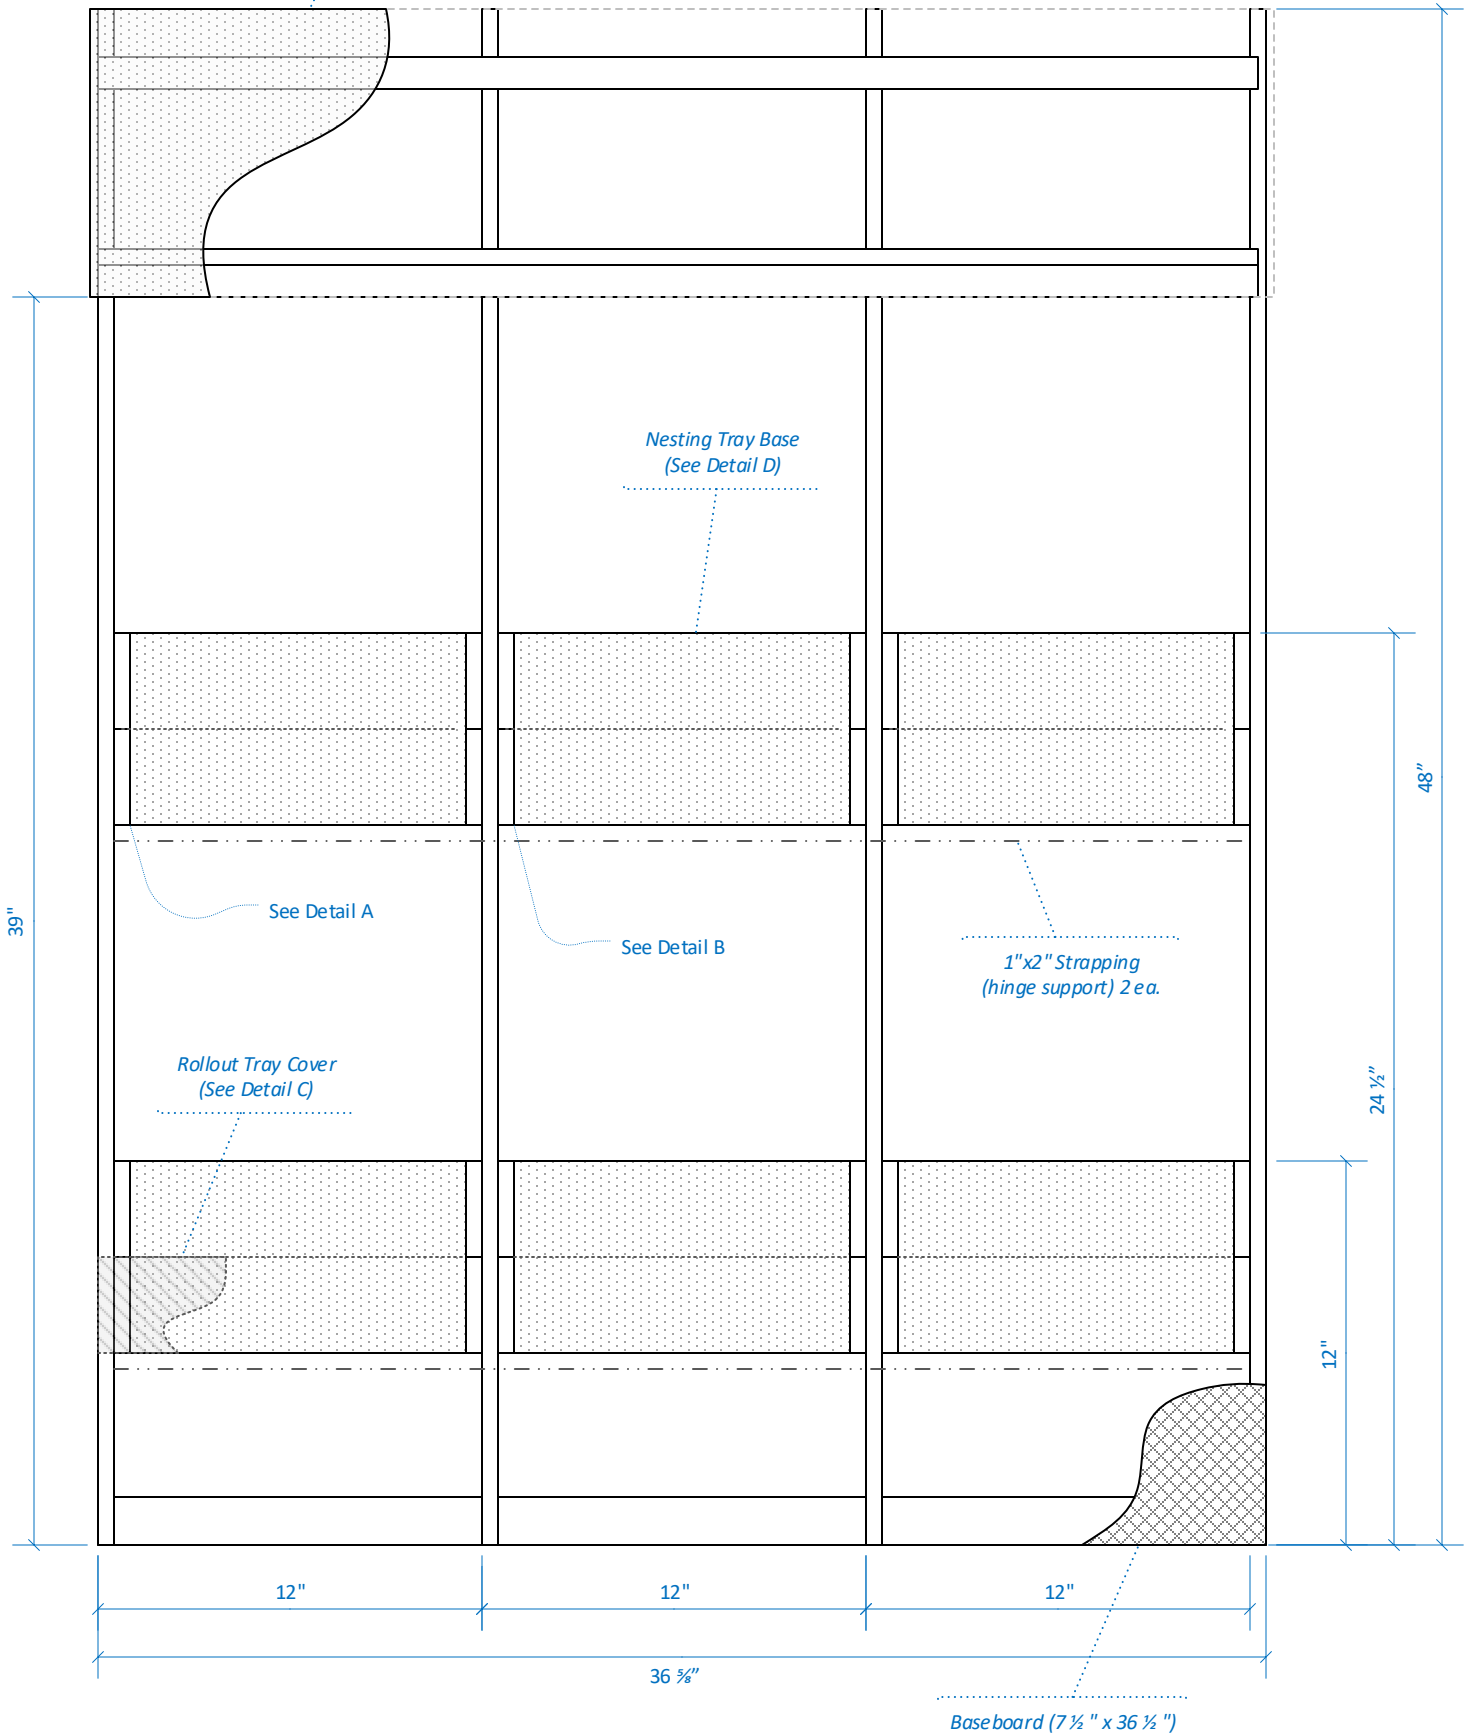

SCALE	PAGE	DRAWN BY	DATE	TITLE
1" : 6"	1 OF 3	T BLANE MCMICHEN	2/27/2018	Coop Rollout Laying Boxes

Roof [optional: metal]  
(approx. 15 1/2" x 37 1/2")

SCALE	PAGE	DRAWN BY	DATE	TITLE
1" : 6"	2 OF 3	T BLANE MCMICHEN	2/27/2018	Coop Rollout Laying Boxes

Detail A: Outer Tray Support (make 4)

Detail B: Inner Tray Support (make 8)

Detail C: Tray Cover (make 2)

Detail D: Nesting Tray Base (make 2)

SCALE	PAGE	DRAWN BY	DATE	TITLE
1" : 6"	3 OF 3	T BLANE MCMICHEN	2/27/2018	Coop Rollout Laying Boxes