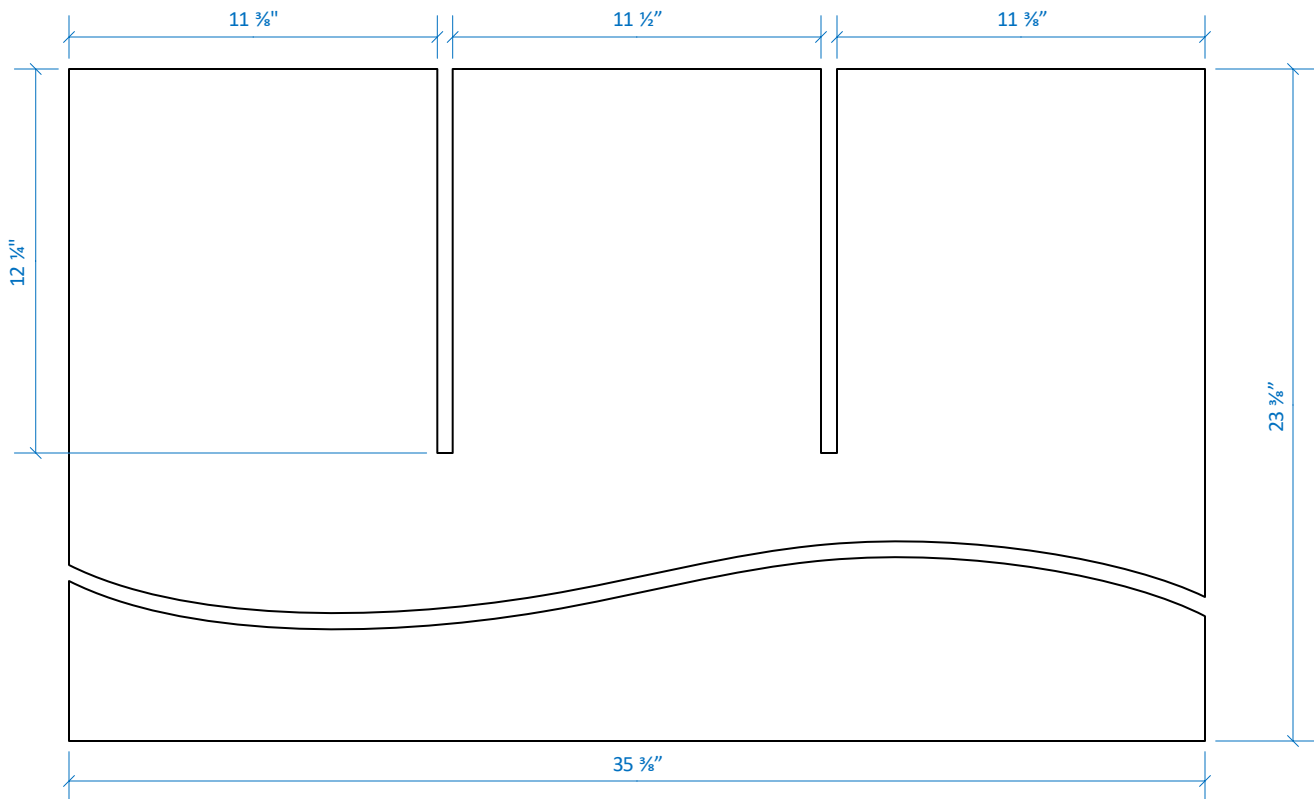

SCALE	PAGE	DRAWN BY	DATE	TITLE
1" : 6"	1 OF 3	T BLANE MCMICHEN	2/27/2018	Coop Rollout Laying Boxes

Roof [optional: metal]  
(approx. 15 1/2" x 37 1/2")

SCALE	PAGE	DRAWN BY	DATE	TITLE
1" : 6"	2 OF 3	T BLANE MCMICHEN	2/27/2018	Coop Rollout Laying Boxes

Detail A: Outer Tray Support (make 4)

Detail B: Inner Tray Support (make 8)

Detail C: Tray Cover (make 2)

Detail D: Nesting Tray Base (make 2)

SCALE	PAGE	DRAWN BY	DATE	TITLE
1" : 6"	3 OF 3	T BLANE MCMICHEN	2/27/2018	Coop Rollout Laying Boxes